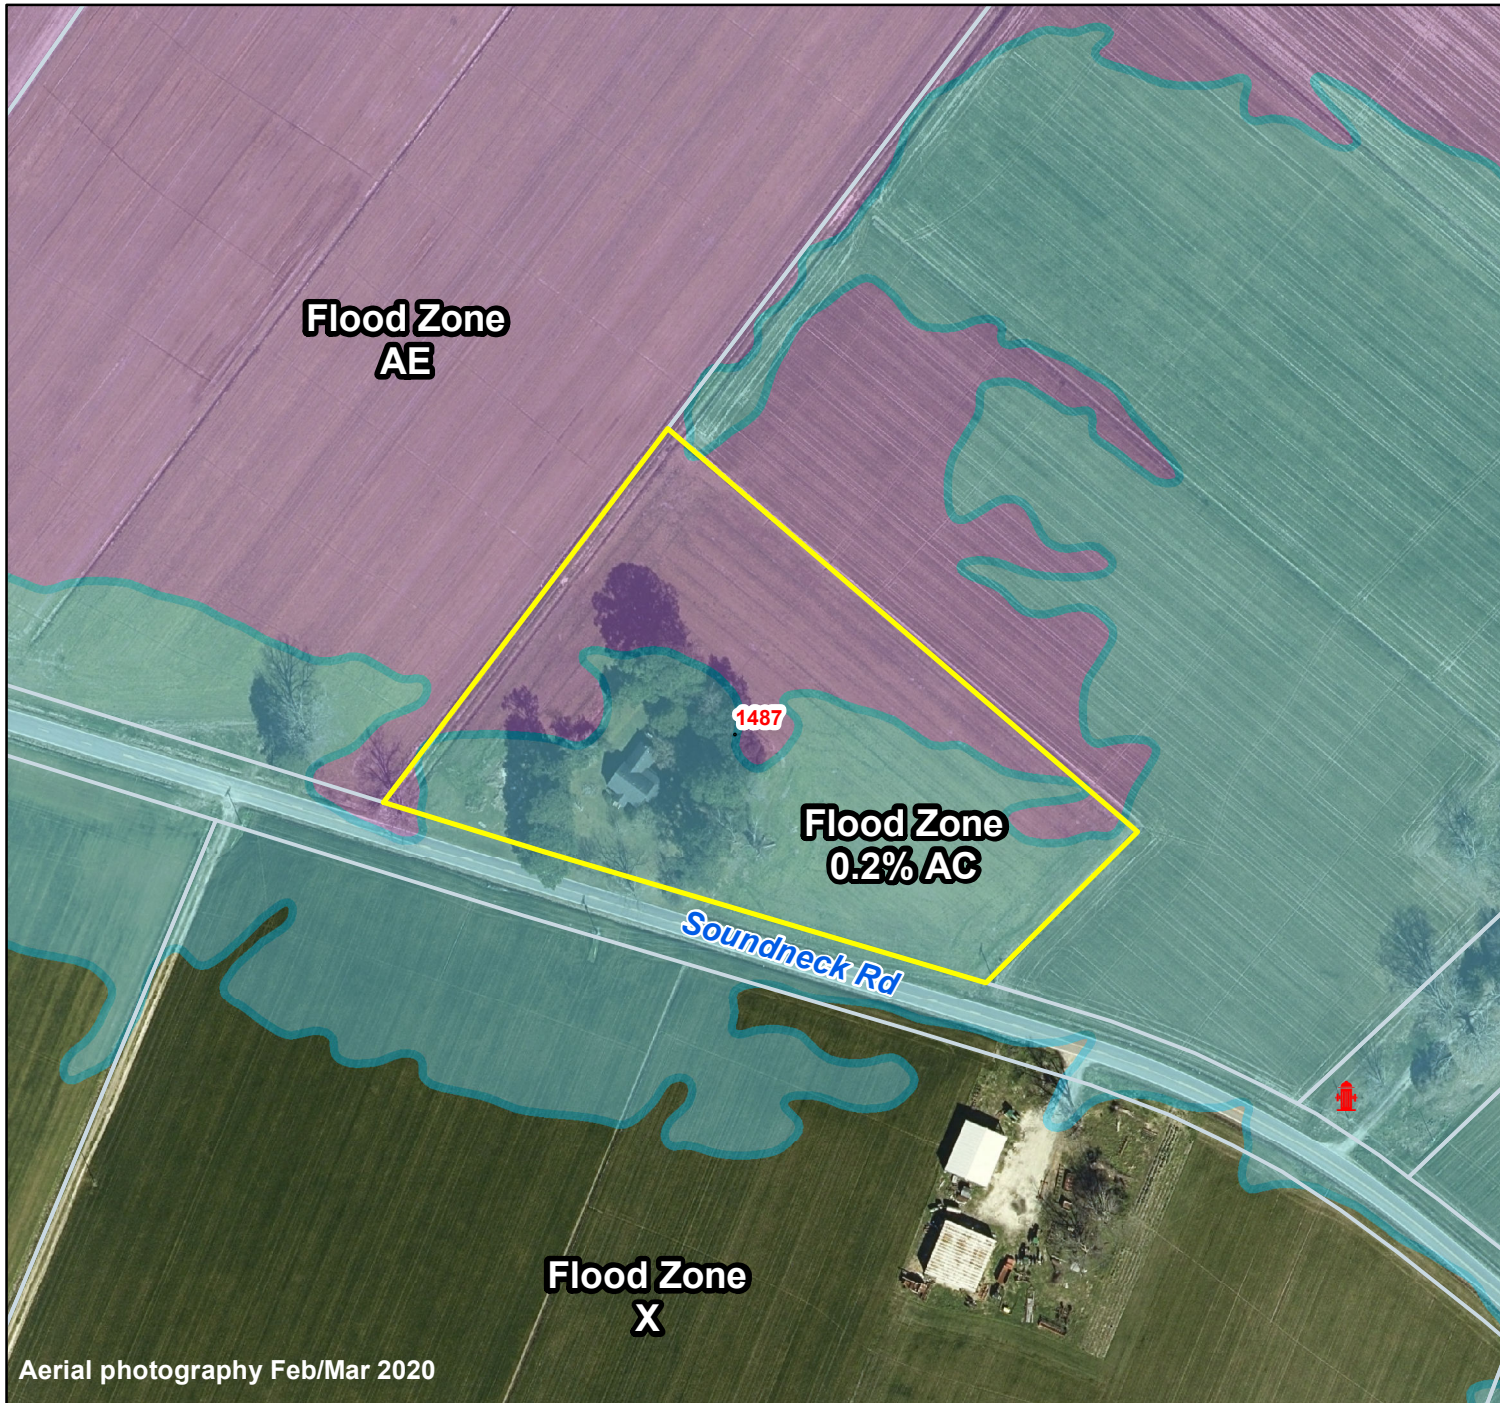

Pasquotank County, NC

Parcel ID: 8859 229064

Map: P99-11

LOT: 0

01487 SOUNDNECK RD
ODELL, DANIEL S

1487 SOUNDNECK RD
ELIZABETH CITY NC 27909

Deed Book: 1449
Deed Page: 327
Date: 20220419

Land Value: 36000
Ag Value: 0
Bldg Value: 109100
Total Value: 145100

Taxed Acres: 4

Aerial photography Feb/Mar 2020

Flood Zone

 0.2% AC

 A

 AE

 AO

 FLOODWAY

PASQUOTANK
COUNTY NC

FLOOD MAP

Effective Date December 21 2018

This is not the OFFICIAL flood map; however, it is drawn using data provided by NC Floodplain Mapping to be used with local GIS. The official map can be viewed at fris.nc.gov

Date: 3/2/2024

Property Ownership/
Lines as of January 1, 2024